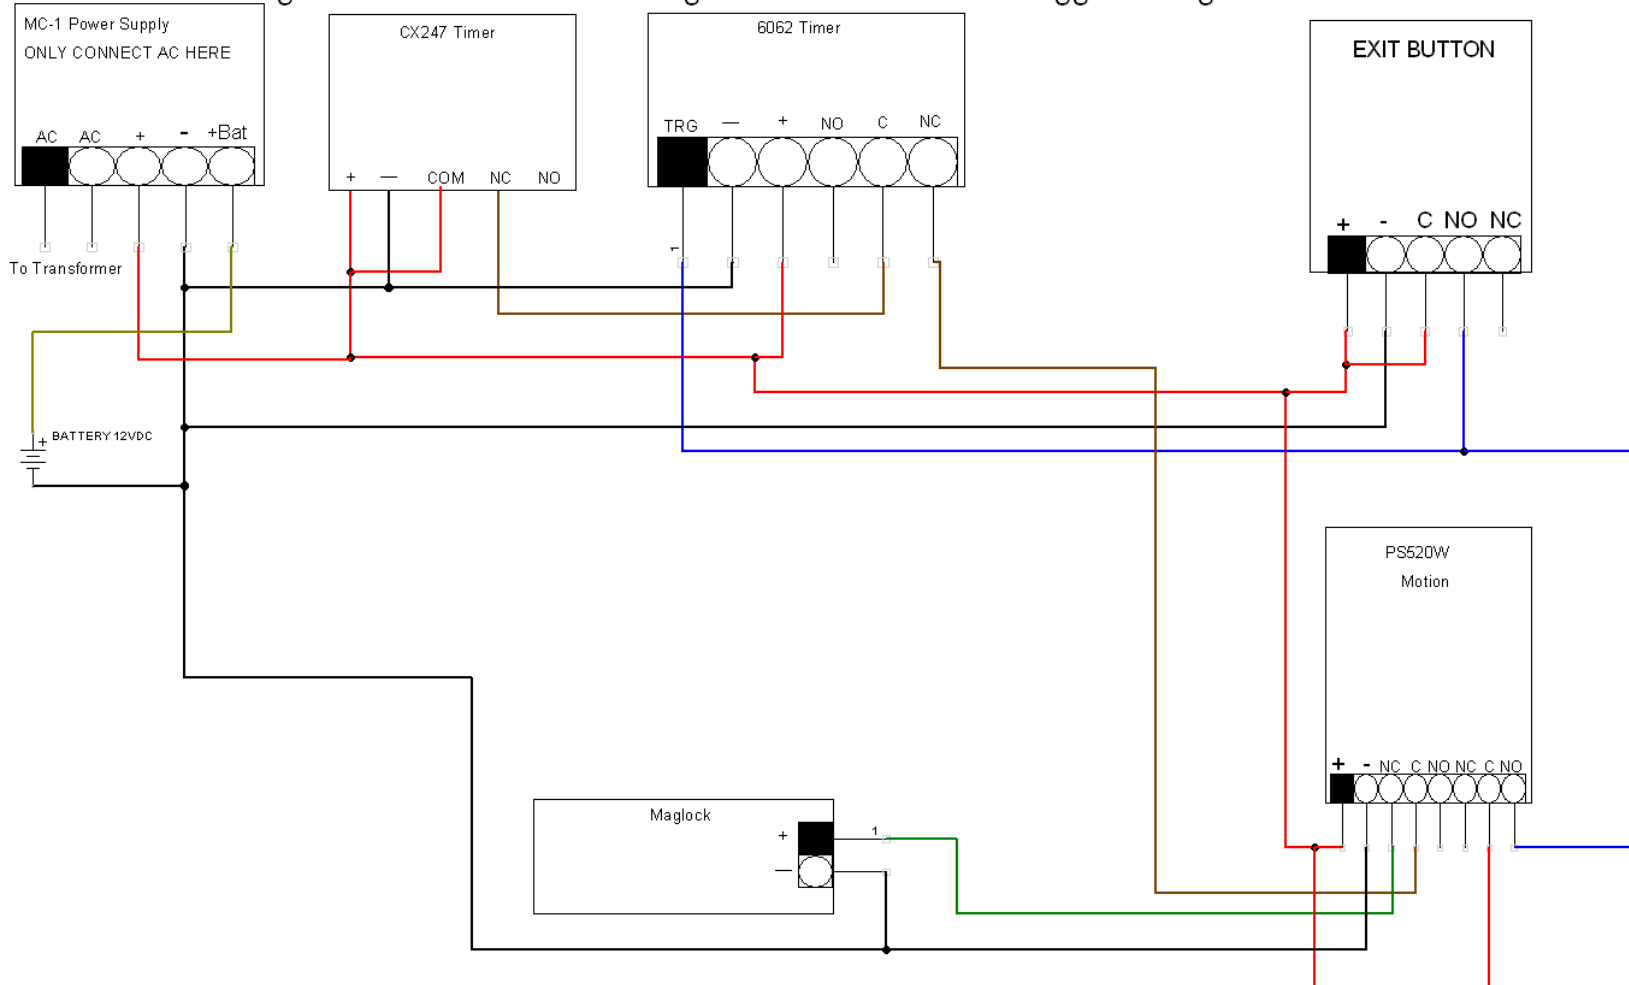

## Wiring Diagram For Laundromat kit without key switch

Please use 18 gauge wire

Note: This diagram assumes contact configuration for motion and trigger configuration for timer are default.

## Wiring Diagram For Laundromat kit with key switch

**Please use 18 gauge wire**

Note: This diagram assumes contact configuration for motion and trigger configuration for timer are default.