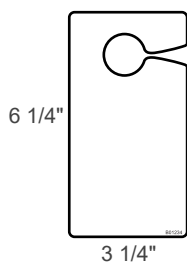

## CUT SHEET

## Headlight Tag or Windshield Sticker

Headlight or windshield with plastic overlay required

Secure for one-time use, tampering will damage tag. Adheres permanently inside windshield or headlight. No overlay required.

## Hang Tag

- Allows for transfer of tag to multiple vehicles
- Dimensions 6 1/4" x 3 1/4"