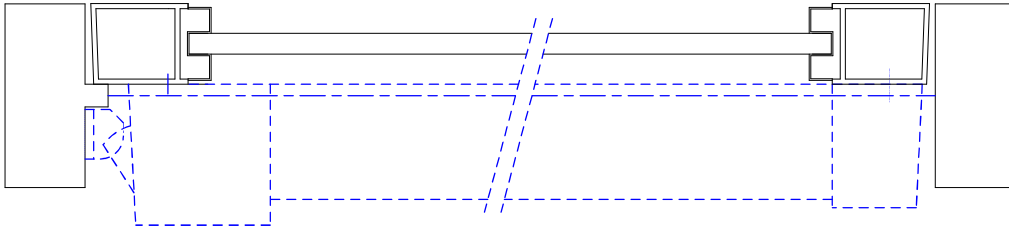

INSTALLATION INSTRUCTIONS

S5100 RIM EXIT DEVICE

VIEW FROM TOP OF DOOR

* CUTOUT REQUIRED ONLY IF STOP IS PRESENT

INTERIOR VIEW OF DOOR

SECTION VIEW A-A