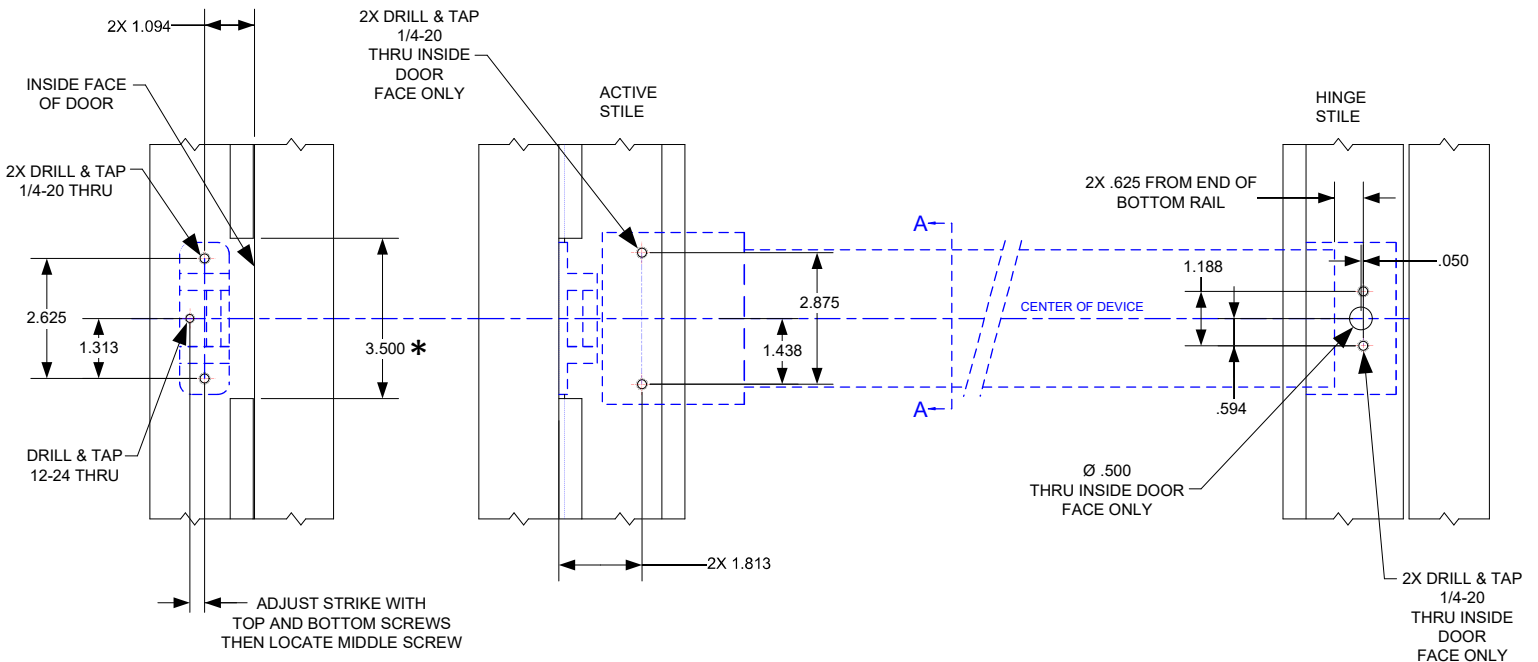

INSTALLATION INSTRUCTIONS

S5100 RIM EXIT DEVICE

VIEW FROM TOP OF DOOR

* CUTOUT REQUIRED ONLY IF STOP IS PRESENT

INTERIOR VIEW OF DOOR

SECTION VIEW A-A