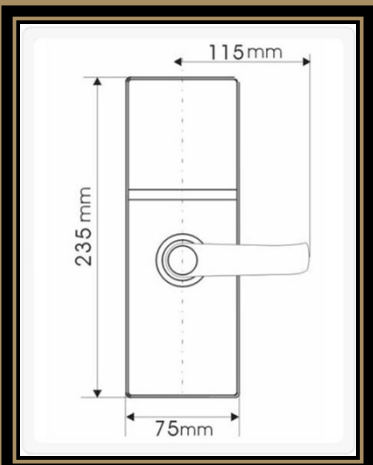

RF-C8500 Cylindrical Style RFID Lock

Maglocks.com is a division of Gravino Group, LLC

RFID Card + Mechanical Override Key

The RF-C8500 Lock has been designed to accept RFID Cards for routine use as well as incorporating a Mechanical Override Key. The RF-C8500 electronic hotel lock from Maglocks.com features leading edge RFID technology with a mortise lock body and built in deadbolt. No exposed card slots on the face of the unit, helps prevent water/dirt from entering the lock unit and causing pre-mature failure. No wear and tear on the read heads, because cards are "**waved**" in-front of the lock (**average 1.5cm range**) they never make contact with a read head which eliminates the possibility of a damaged card breaking in the lock. High Quality Cylindrical Lock Body. High quality intersect finish combines a stunning look with excellent scratch resistant durability. The RF-C8500 is perfect for medium to large hotels. The RFID Card technology gives hotels a high-quality, low maintenance solution that looks and performs great.

RF-C8500 Mortise Style RFID Lock

American Lock Cylinder

RFID Card + Mechanical Key

- Elegant styling with no visible screws on the lock surface.
- Free rotating handle eliminates forced break-in.
- Powered by 4 standard 1.5V AA alkaline batteries.
- Operational temperature range from -20°C (-5°F) to +70°C (+158°F).
- Lock supports RFID Cards and a Mechanical Override Key.
- Audit trail stores the most recent 256 transactions and maintains the information within the lock for up to 10 years.