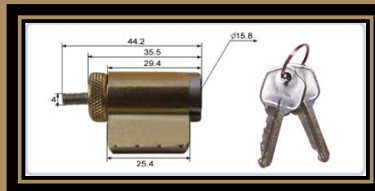

RF-C8500 Cylindrical Style RFID Lock

Maglocks.com is a division of Gravino Group, LLC

RFID Card + Mechanical Override Key

The RF-C8500 Lock has been designed to accept RFID Cards for routine use as well as incorporating a Mechanical Override Key. The RF-C8500 electronic hotel lock from Maglocks.com features leading edge RFID technology with a mortise lock body and built in deadbolt. No exposed card slots on the face of the unit, helps prevent water/dirt from entering the lock unit and causing pre-mature failure. No wear and tear on the read heads, because cards are "**waved**" in-front of the lock (**average 1.5cm range**) they never make contact with a read head which eliminates the possibility of a damaged card breaking in the lock. High Quality Cylindrical Lock Body. High quality intersect finish combines a stunning look with excellent scratch resistant durability. The RF-C8500 is perfect for medium to large hotels. The RFID Card technology gives hotels a high-quality, low maintenance solution that looks and performs great.

RF-C8500 Mortise Style RFID Lock

American Lock Cylinder

RFID Card + Mechanical Key

- Elegant styling with no visible screws on the lock surface.
- Free rotating handle eliminates forced break-in.
- Powered by 4 standard 1.5V AA alkaline batteries.
- Operational temperature range from -20°C (-5°F) to +70°C (+158°F).
- Lock supports RFID Cards and a Mechanical Override Key.
- Audit trail stores the most recent 256 transactions and maintains the information within the lock for up to 10 years.