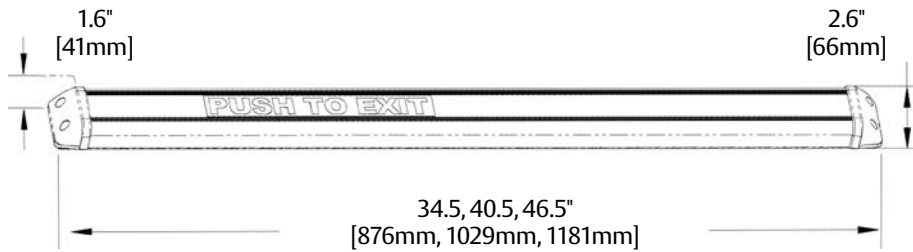

Specifications

Electrical

- Max current 1.5A at 30VDC

Operating Temperature

- -4 to +185F [-20 to +85C] indoor operation
- Optional weather-resistant switches

Shipping Weight

- 7 lbs [3.18kg] to 9 lbs [4.08kg] depending on length

Dimensions

TCP covers unwanted holes from previously installed exit bars, strengthens the mounting area and provides a clean look.

How to Order

Connector Style	Finish	Bar Length
EMB	- CL	- 42
EMB Electromechanical Bar	BK Black Anodized	(blank) 36" Standard Unit
WEMB Weather Resistant Electromechanical Bar	CL Clear Anodized	42"
		48"

Note: Not every combination above is possible. Please contact the factory if you need a combination of features not listed on this page