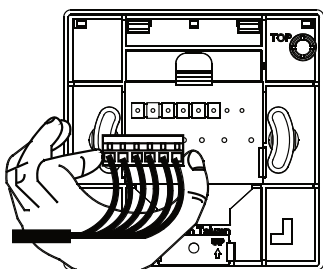

Emergency breaks

Emergency break

The resettable EGB Series are call points that can be activated without a power supply during emergencies. They are typically located on fire escape doors. The main function is to override an electrical locking device in case of emergency. A provided key allows the unit to be reset to normal mode.

EGB-100-G, EBG-100-R

Features and benefits

- 12/24 VDC, DPDT switch contacts rated @ 5A/125VAC
- Available in green or red case
- Detachable terminal block for easy installation
- Built-in 80db buzzer
- Blue backlight
- Non-glass, durable plastic unit, making it suitable for high traffic areas
- Resettable key included and available to order as a replacement part (EGB-KEY)
- Replacement cover available (EGB-COV)

Detachable terminal block

EGB Series list prices

Product name	Product description	UPC	List price
EGB-100-G	Resettable emergency call point station with green case; Includes blue backlight, built-in buzzer and DPDT switch	043156651597	\$120.00
EGB-100-R	Resettable emergency call point station with red case; Includes blue backlight, built-in buzzer and DPDT switch	043156651603	\$120.00
EGB-KEY	Replacement and resettable key	043156651610	\$10.00
EGB-COV	Replacement clear plastic cover	043156651627	\$10.00