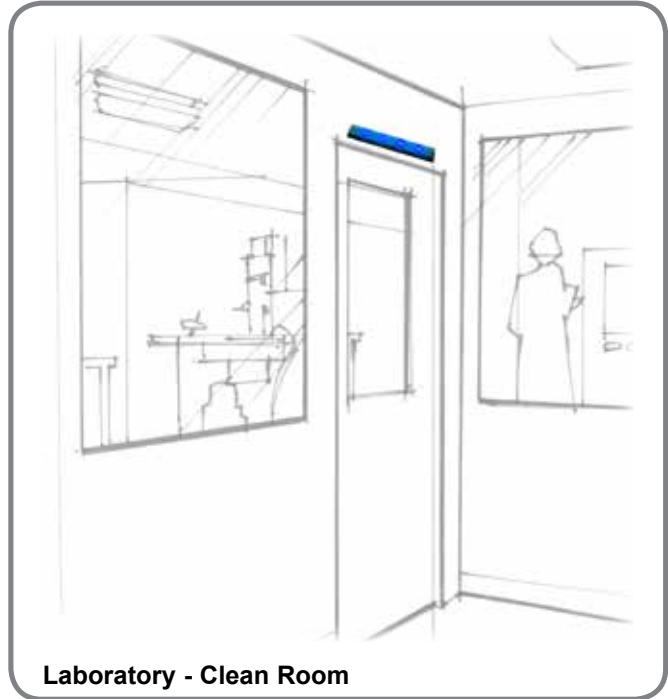

EA100 Multi Mode Exit Annunciator®

SDC DESIGNED AND MANUFACTURED

The SDC Exit Annunciator® is a highly visible multi-color signal device, that interfaces with Delayed Egress or standard EMLocks and can be used as a wall, ceiling, or frame mount indicator.

SPECIFICATIONS

Dimensions:

EA100 8-3/4" x 1-1/2" x 3/4"

Hood 8-7/8" x 1-5/8" x 1-1/2"

Electrical 12/24 VDC @ 80/100mA max power

Weight 0.45 lbs

APPLICATION

Airport - Alarmed Exit

Laboratory - Clean Room

Nurse Care - Wandering Patient

Retail - Alarmed Exit