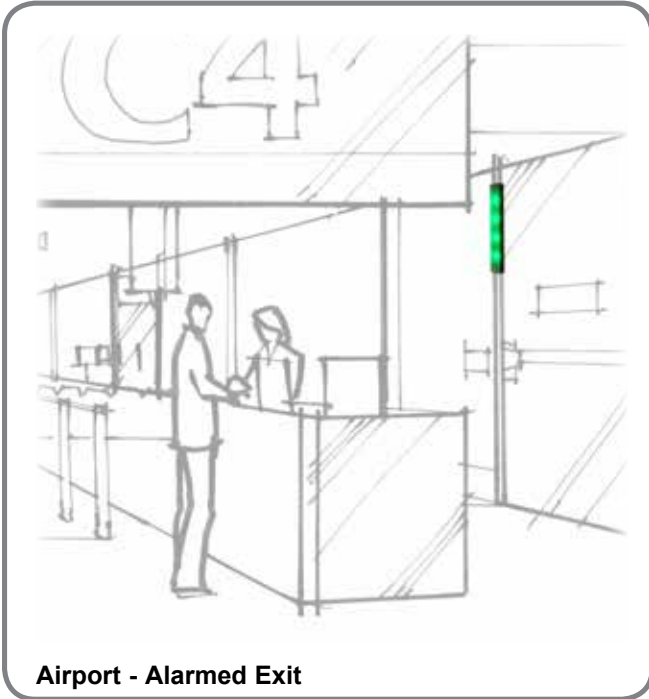

SPECIFICATIONS

Dimensions:

EA100 8-3/4" x 1-1/2" x 3/4"

Hood 8-7/8" x 1-5/8" x 1-1/2"

Electrical 12/24 VDC @ 80/100mA max power

Weight 0.45 lbs

APPLICATION

Airport - Alarmed Exit

Laboratory - Clean Room

Nurse Care - Wandering Patient

Retail - Alarmed Exit