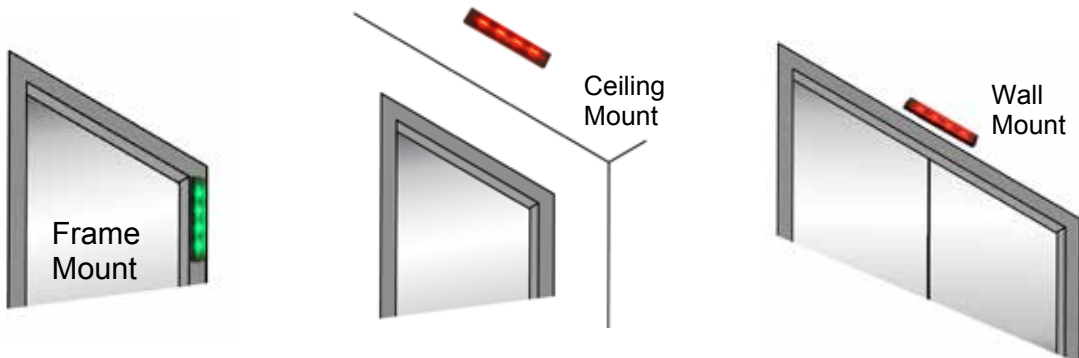

EA100 Multi Mode Exit Annunciator®

SDC DESIGNED AND MANUFACTURED

The SDC Exit Annunciator® is a highly visible multi-color signal device, that interfaces with Delayed Egress or standard EMLocks and can be used as a wall, ceiling, or frame mount indicator.

Brand
Compatibility

SDC
Rofu

Schlage
Secolarm

RCI
Dynalock

Securiton
DoorKing

FEATURES

- Easy to install
- Suitable for retrofit or new construction
- Externally selectable color modes of Red, Green, Blue, White, Yellow and Purple
- Multi color LED technology
- Externally selectable Solid or Flashing Modes
- Includes optional Illumination Cover for improved side visibility

MODELS

EA100 Multi-Color Signal Device

Multi-Use

shown here mounted on magnetic lock with illumination cover

Multi-Brand

shown here mounted on delayed egress lock without illumination cover

Stand Alone Multi-Mount

SPECIFICATIONS

Dimensions:

EA100 8-3/4" x 1-1/2" x 3/4"

Hood 8-7/8" x 1-5/8" x 1-1/2"

Electrical 12/24 VDC @ 80/100mA max power

Weight 0.45 lbs

APPLICATION

Airport - Alarmed Exit