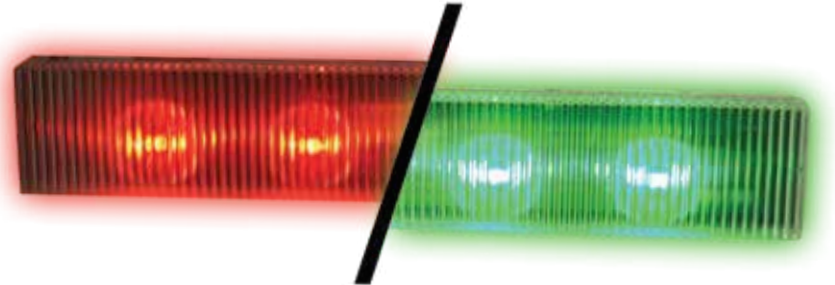

EA100 Multi Mode Exit Annunciator®

SDC DESIGNED AND MANUFACTURED

The SDC Exit Annunciator® is a highly visible multi-color signal device, that interfaces with Delayed Egress or standard EMLocks and can be used as a wall, ceiling, or frame mount indicator.

Brand
Compatibility

SDC
Rofu

Schlage
Secolarm

RCI
Dynalock

Securiton
DoorKing

FEATURES

- Easy to install
- Suitable for retrofit or new construction
- Externally selectable color modes of Red, Green, Blue, White, Yellow and Purple
- Multi color LED technology
- Externally selectable Solid or Flashing Modes
- Includes optional Illumination Cover for improved side visibility

MODELS

EA100 Multi-Color Signal Device

Multi-Use

shown here mounted on magnetic lock with illumination cover

Multi-Brand

shown here mounted on delayed egress lock without illumination cover

Stand Alone Multi-Mount