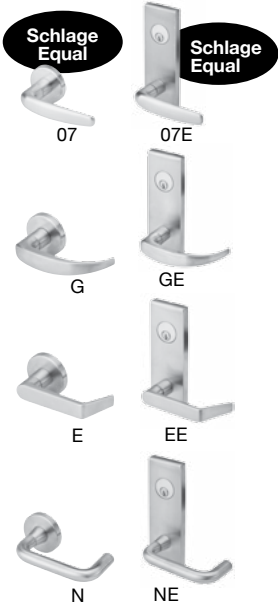

E76 EntryCheck™ Standalone Electronic Lockset-SDC Mortise Lock

E76 EntryCheck™ LIST

E76K	Digital Keypad only, with mortise lock	1000.00
E76P	Digital Keypad with Prox Reader, with mortise lock	1200.00
E76PS	Digital Keypad with Prox Reader and Software, with mortise lock	1490.00

SPECIFY KEYPAD FINISH Add to List

Q	626 Dull Chrome (standard)	B	Black	N/C
----------	----------------------------	----------	-------	------------

SPECIFY LOCK HAND Add to List

L	Left hand	LR	Left hand reversed	All hands are field reversible	N/C
R	Right hand	RR	Right hand reversed	without disassembly	N/C

SPECIFY LOCK LEVER TRIM Add to List

G	Galaxy with rose	N/C	GE	Galaxy with escutcheon	104.00
E	Eclipse with rose	N/C	EE	Eclipse with escutcheon	104.00
N	Nova with rose	N/C	NE	Nova with escutcheon	104.00
07	Schlage equal with SDC B rose	N/C	07E	Schlage equal with SDC escutcheon	104.00

SPECIFY LOCK FINISH Add to List

Q	626 Dull Chrome (standard)	N/C	G	612 Dull Bronze	52.00	S	629 Bright Stainless Steel	52.00
C	605 Bright Brass	52.00	H	613 Oil Rubbed Bronze	52.00	U	630 Dull Stainless Steel	52.00
D	606 Dull Brass	52.00	P	625 Bright Chrome	52.00			